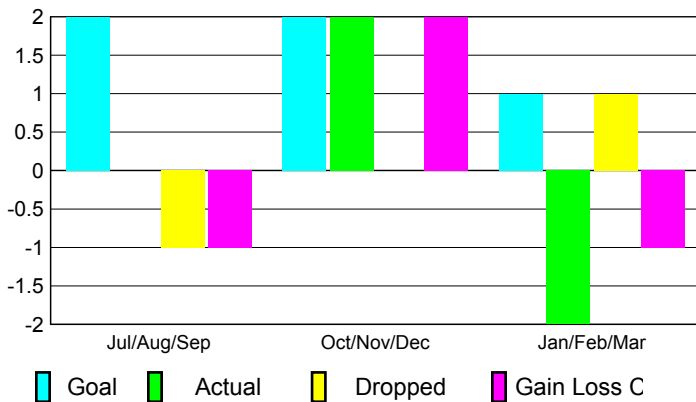

2008-2009 GMT Quarterly Report for District (or Undistricted) **District 354 B**

GMT: **BYEONG-DEOK KIM**

Location: **REPUBLIC OF KOREA**

GMT CA: **5**

CLUBS

Club Results 2008-2009

Clubs 2007-2008

Month	New Club Goal	Actual New Clubs	Actual Dropped Clubs	Gain/Loss of Clubs	Gain/Loss of Clubs
Jul/Aug/Sep	2	0	-1	-1	0
Oct/Nov/Dec	2	2	0	2	-1
Jan/Feb/Mar	1	-2	1	-1	0
Totals	5	0	0	0	-1

Club Results 2008-2009

Goal, New, Dropped, Gain/Loss

Comparison of Club Gain/Loss

Current Year Compared to the Previous Year

YTD Status Quo Clubs 2008-2009

Status Quo Clubs Compared to Status Quo Members

MEMBERSHIP