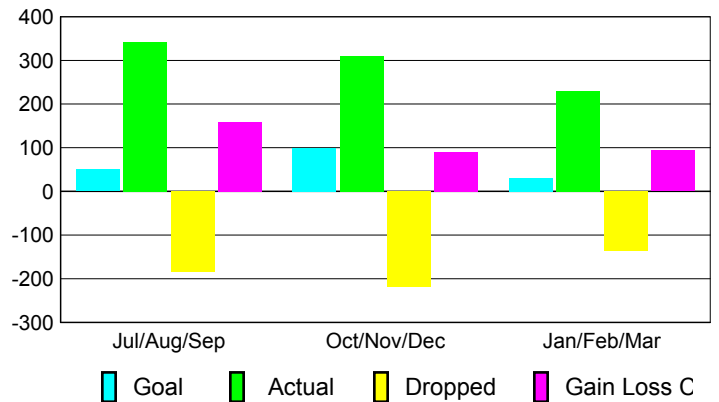

Membership Results 2008-2009

Goal, New, Dropped, Gain/Loss