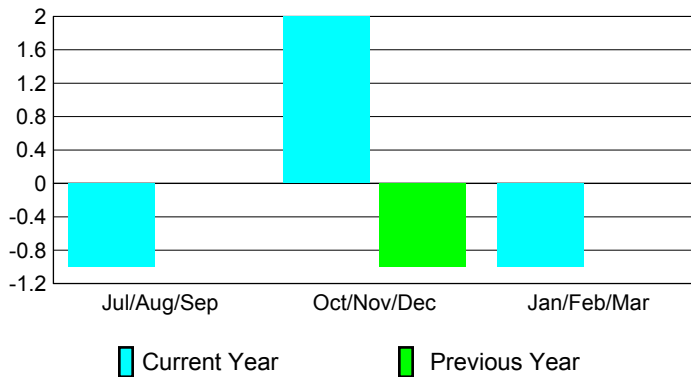

2008-2009 GMT Quarterly Report for District (or Undistricted) **District 354 B**

GMT: **BYEONG-DEOK KIM**

Location: **REPUBLIC OF KOREA**

GMT CA: **5**

CLUBS

Club Results 2008-2009

Clubs 2007-2008

Month	New Club Goal	Actual New Clubs	Actual Dropped Clubs	Gain/Loss of Clubs	Gain/Loss of Clubs
Jul/Aug/Sep	2	0	-1	-1	0
Oct/Nov/Dec	2	2	0	2	-1
Jan/Feb/Mar	1	-2	1	-1	0
Totals	5	0	0	0	-1

Club Results 2008-2009

Goal, New, Dropped, Gain/Loss

Comparison of Club Gain/Loss

Current Year Compared to the Previous Year

YTD Status Quo Clubs 2008-2009

Status Quo Clubs Compared to Status Quo Members

MEMBERSHIP