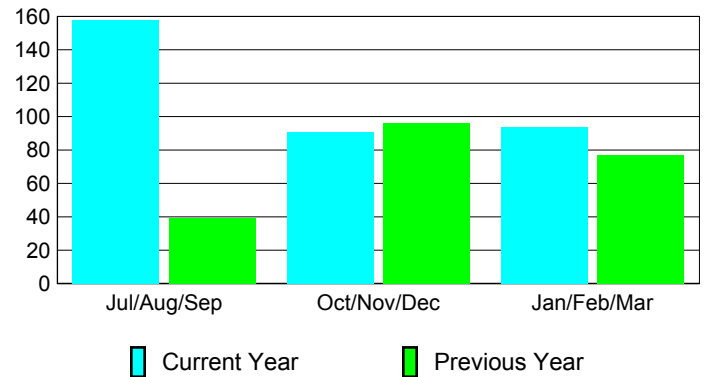

Membership Results 2008-2009

Membership 2007-2008

Month	Net Memb Goal	Actual New Memb	Actual Dropped Memb	Gain/Loss of Memb	Gain/Loss of Memb
Jul/Aug/Sep	50	343	-185	158	39
Oct/Nov/Dec	100	310	-219	91	96
Jan/Feb/Mar	30	230	-136	94	77
Totals	180	883	-540	343	212

Membership Results 2008-2009

Goal, New, Dropped, Gain/Loss

Comparison of Membership Gain/Loss

Current Year Compared to the Previous Year

Gender Comparison 2008-2009